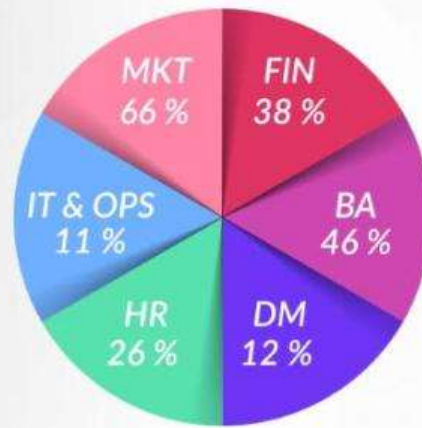

Specialisation