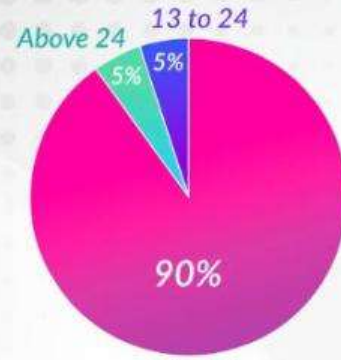

**BHARATIYA VIDYA BHAVAN'S USHA AND LAKSHMI MITTAL
INSTITUTE OF MANAGEMENT, NEW DELHI**

**BULMIM cordially invites all eminent recruiters for the
upcoming Placement Drive for the PGDM Batch 2019-21**

53% Female Students to 47% Male students

Work Experience Summary (In Months)