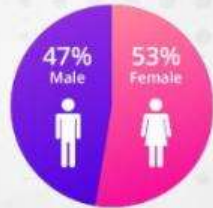

**BHARATIYA VIDYA BHAVAN'S USHA AND LAKSHMI MITTAL
INSTITUTE OF MANAGEMENT, NEW DELHI**

**BULMIM cordially invites all eminent recruiters for the
upcoming Placement Drive for the PGDM Batch 2019-21**

53% Female Students to 47% Male students