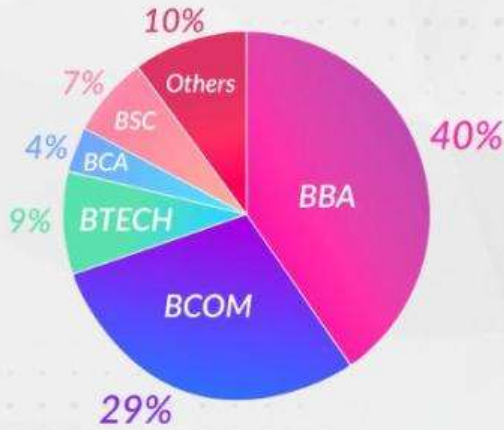

**BHARATIYA VIDYA BHAVAN'S USHA AND LAKSHMI MITTAL
INSTITUTE OF MANAGEMENT, NEW DELHI**

**BULMIM cordially invites all eminent recruiters for the
upcoming Placement Drive for the PGDM Batch 2019-21**

53% Female Students to 47% Male students

Work Experience Summary (In Months)

Graduation Domain

Specialisation

ACCREDITATION & AWARDS

Accredited by
ASIC,UK as "ASIC Premier Institution",
Management College of the year 2019

Major Recruiters

80+ Years of Bharatiya Bhavan's
Legacy with 20+ years in Management Education